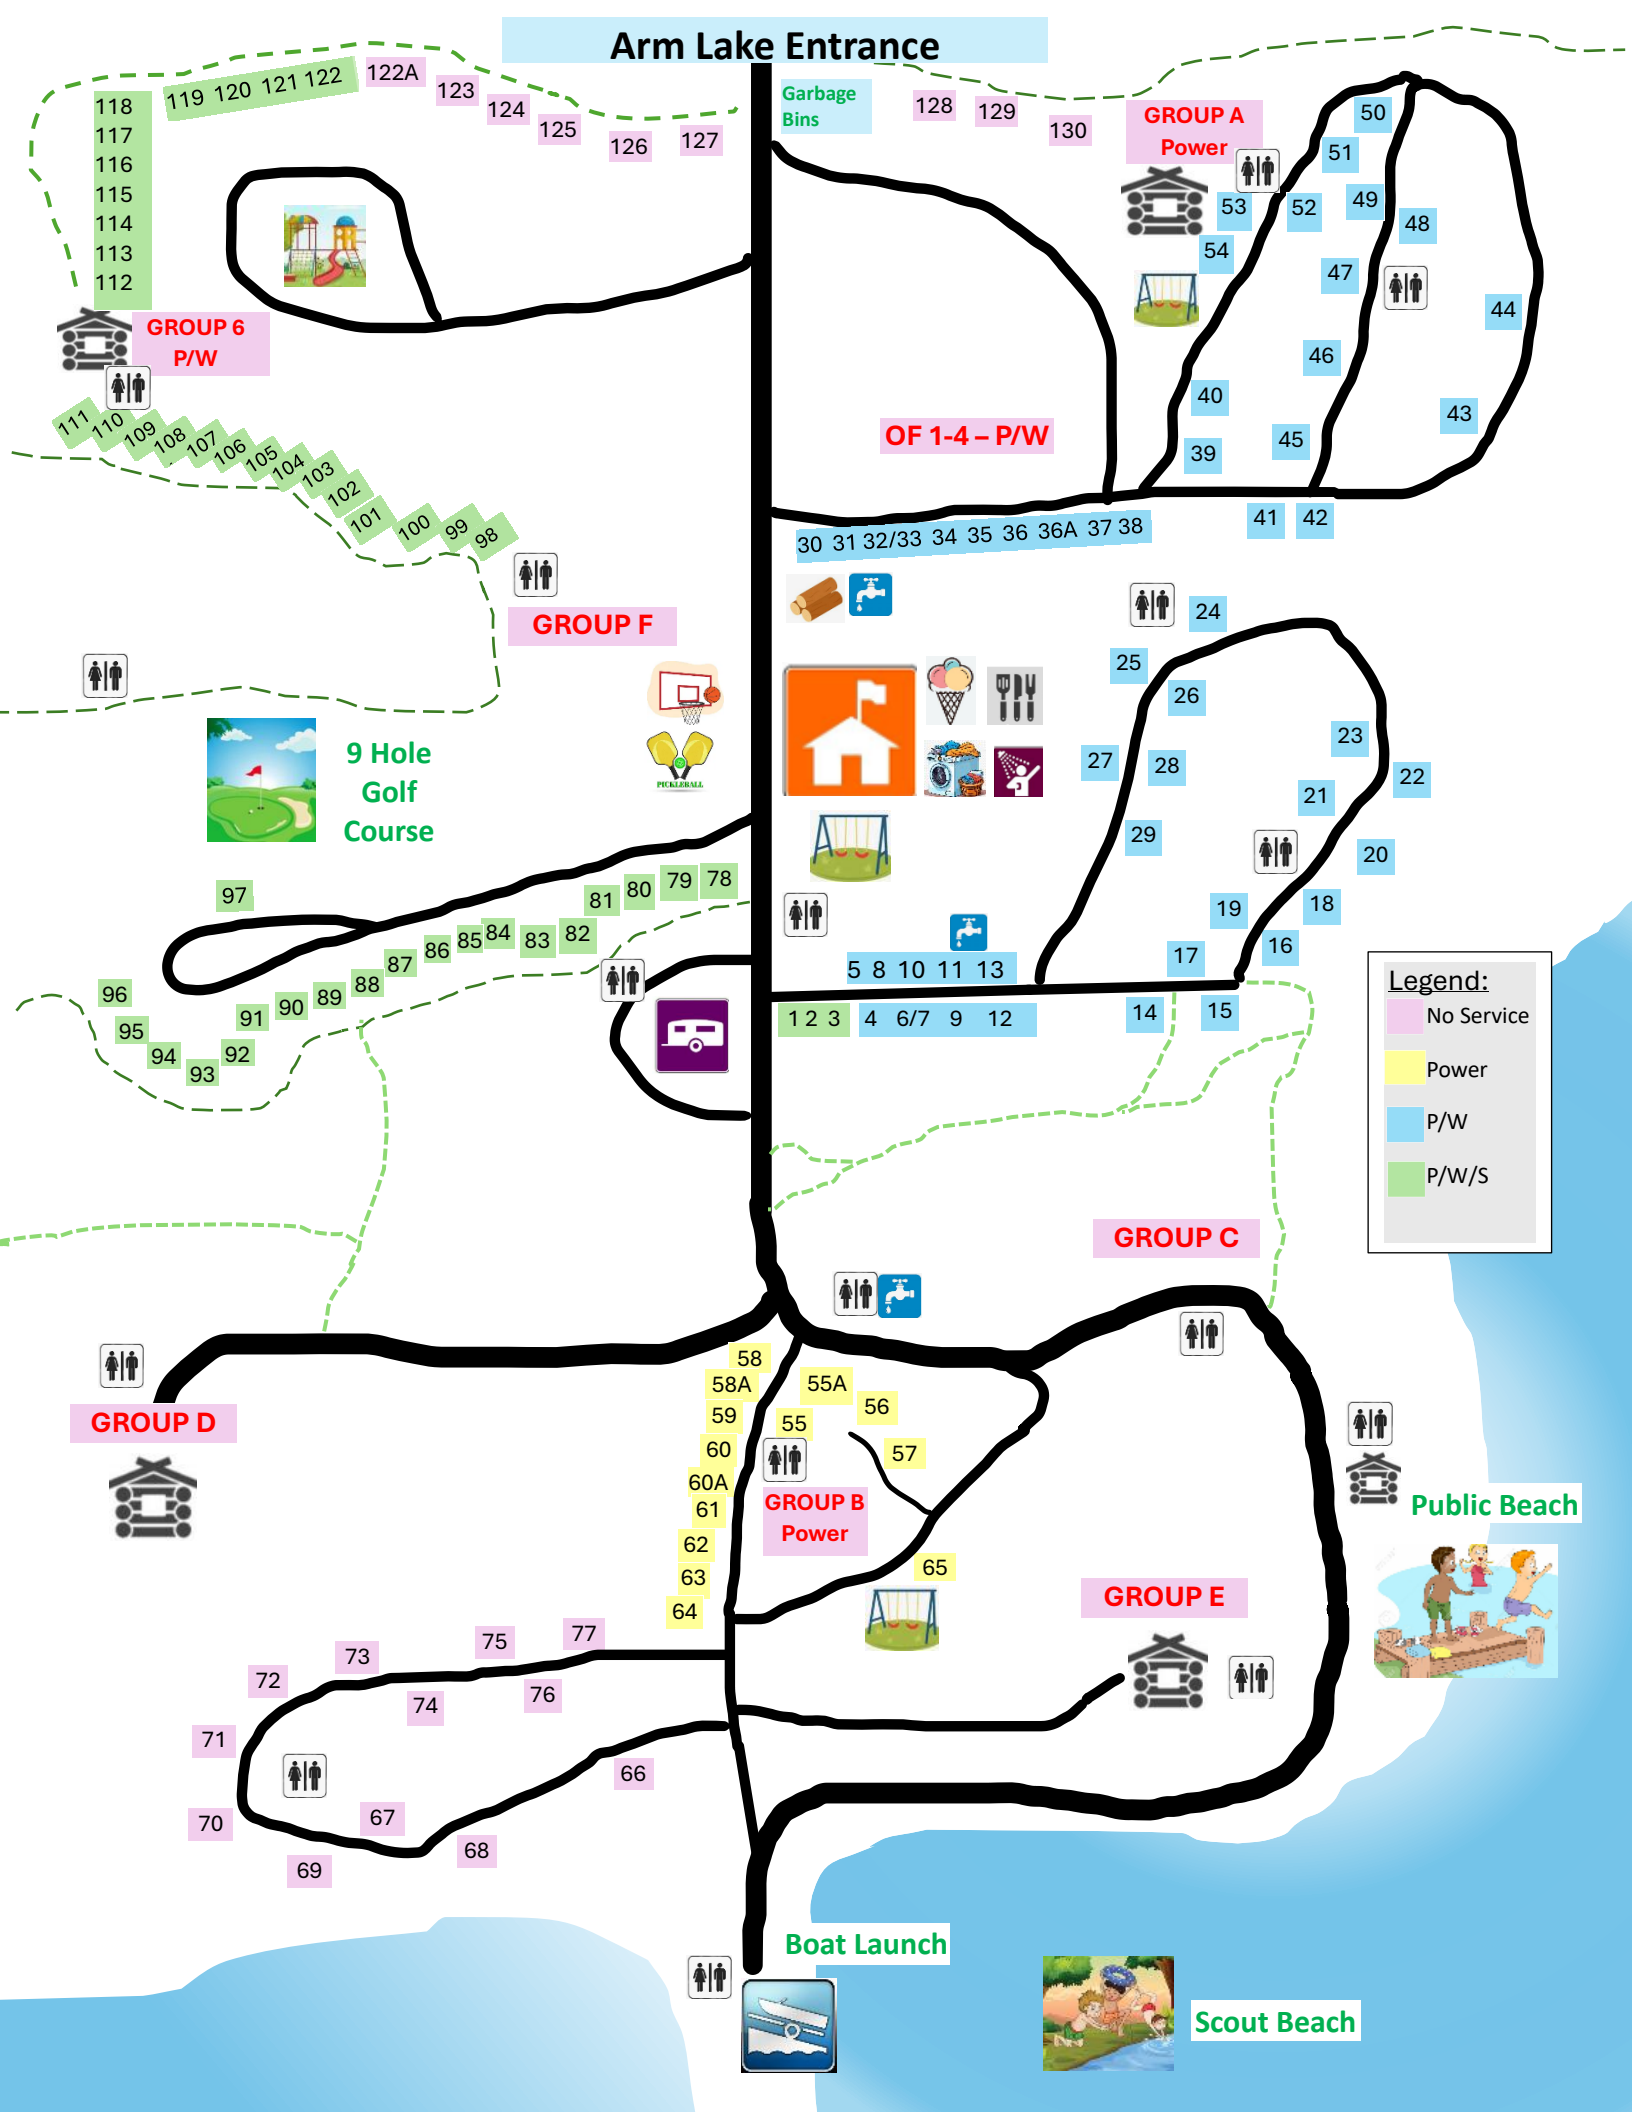

# Arm Lake Entrance

Garbage Bins

**GROUP A**  
Power

**OF 1-4 - P/W**

**GROUP F**

9 Hole  
Golf  
Course

**GROUP C**

**Legend:**

- No Service
- Power
- P/W
- P/W/S

**GROUP D**

**GROUP B**  
Power

**GROUP E**

Public Beach

Boat Launch

Scout Beach

118  
117  
116  
115  
114  
113  
112

26

23

22

21

20

18

16

19

Restroom

Public Beach

Restroom

Restroom

Restroom

Public Beach

Restroom

Public Beach